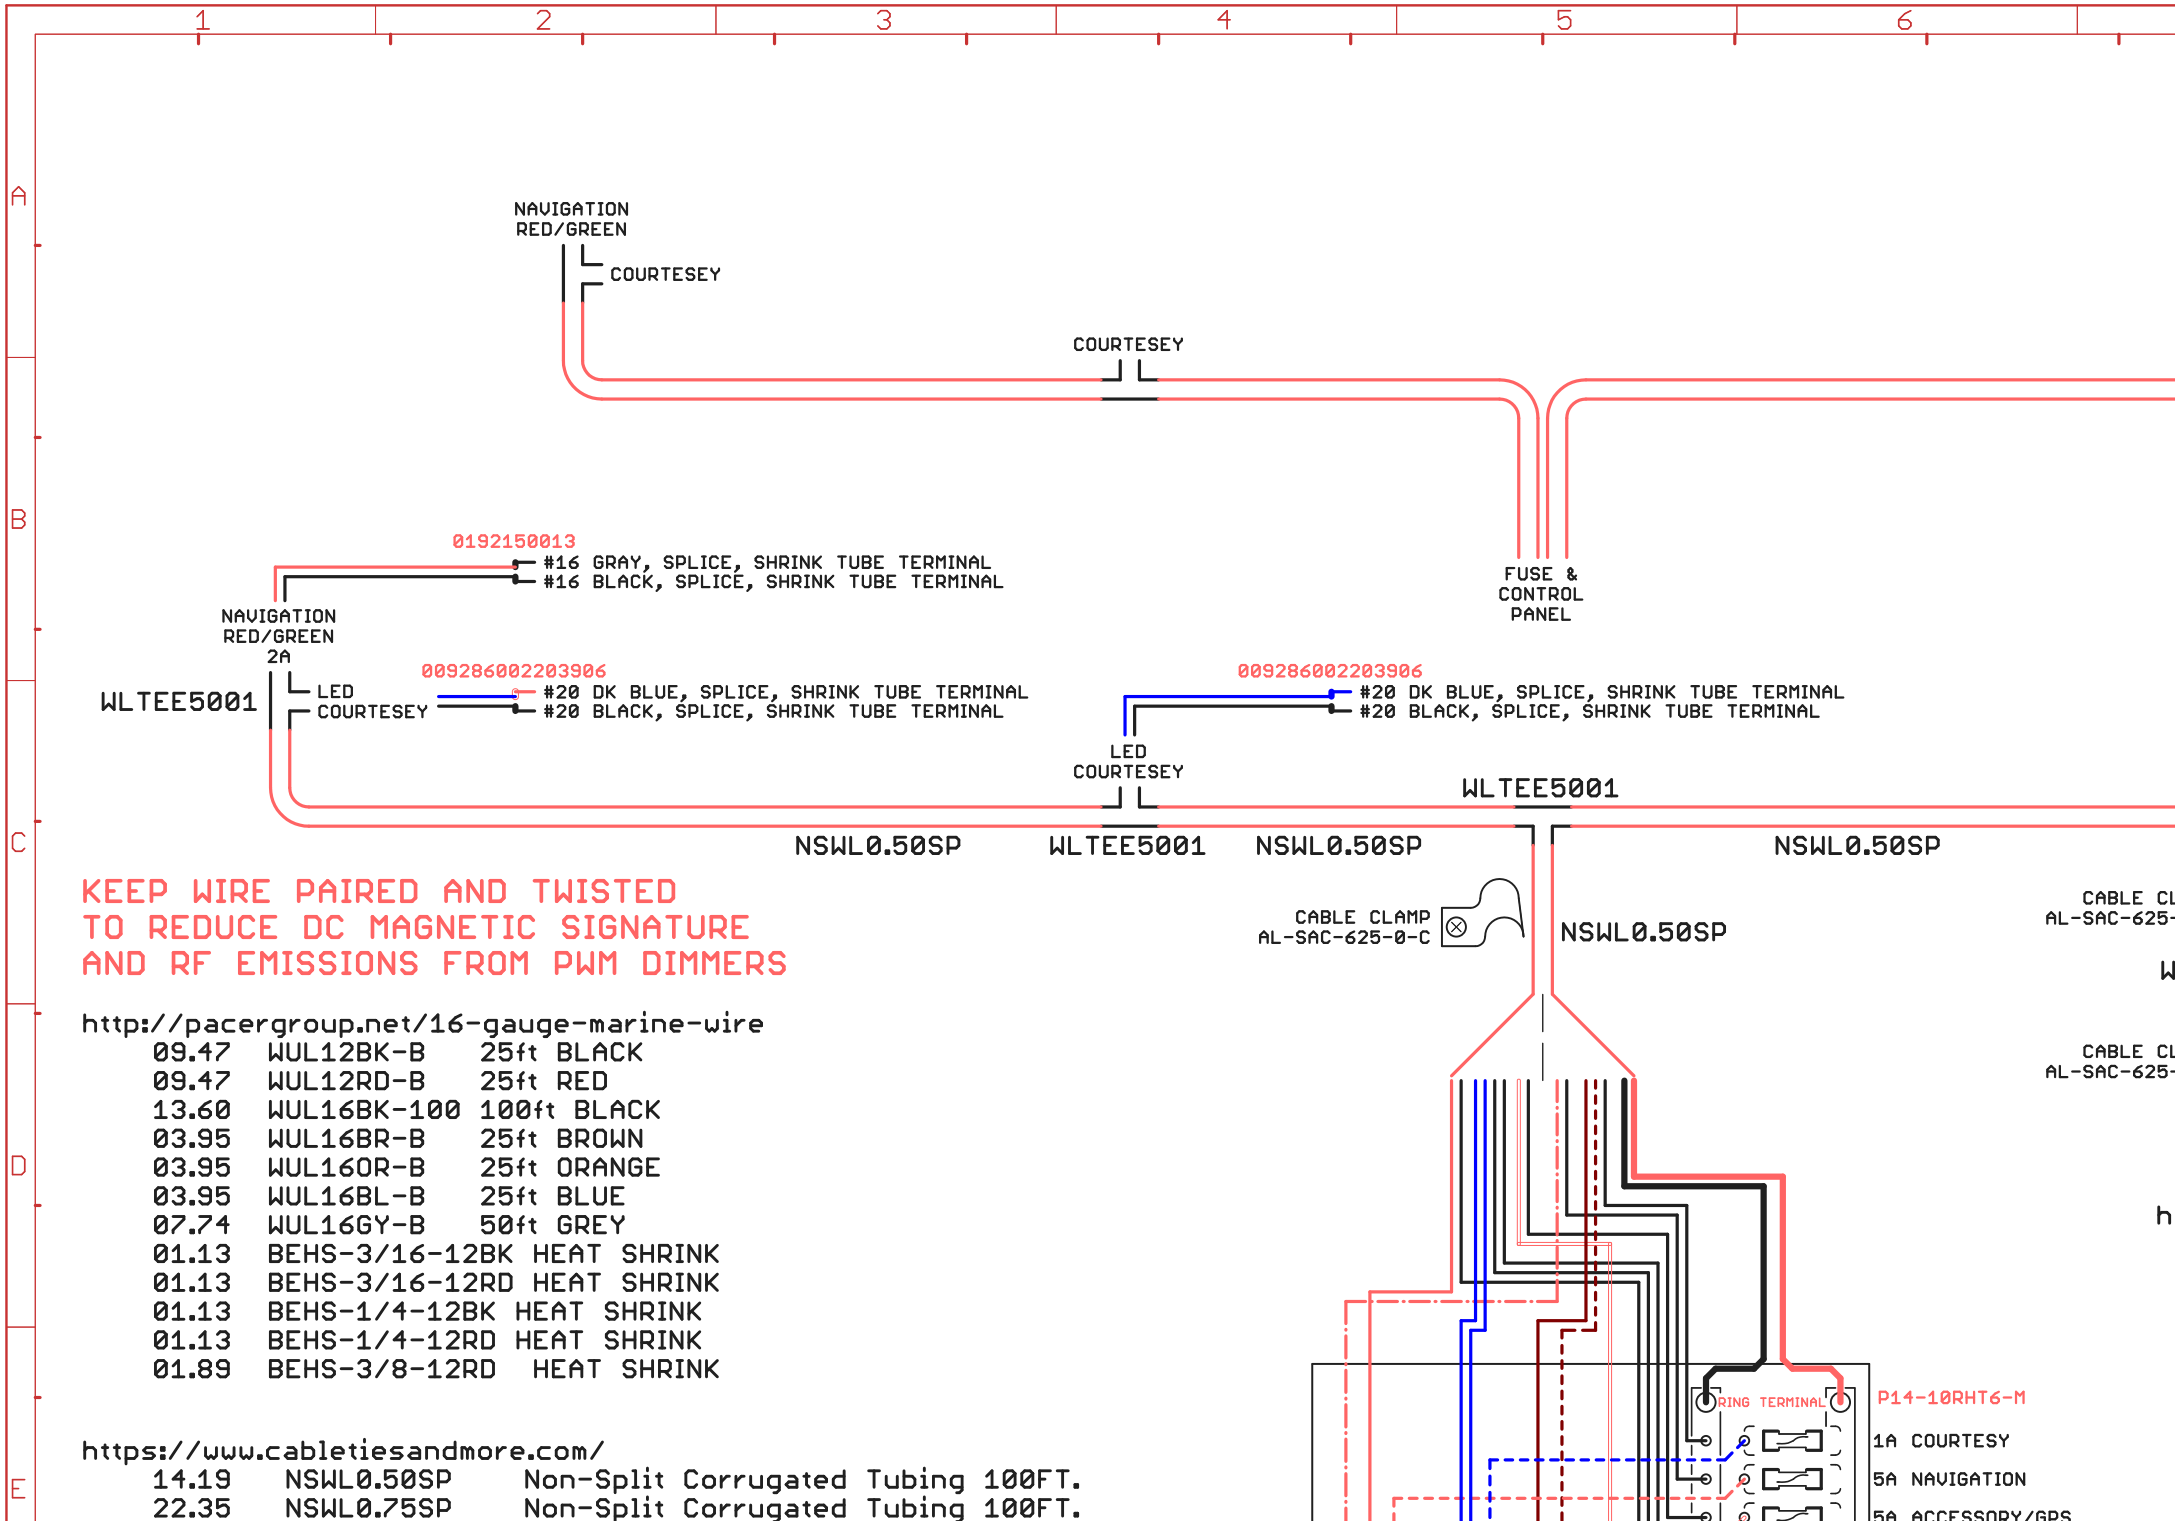

**KEEP WIRE PAIRED AND TWISTED
TO REDUCE DC MAGNETIC SIGNATURE
AND RF EMISSIONS FROM PWM DIMMERS**

<http://pacergroup.net/16-gauge-marine-wire>

- 09.47 WUL12BK-B 25ft BLACK
- 09.47 WUL12RD-B 25ft RED
- 13.60 WUL16BK-100 100ft BLACK
- 03.95 WUL16BR-B 25ft BROWN
- 03.95 WUL16OR-B 25ft ORANGE
- 03.95 WUL16BL-B 25ft BLUE
- 07.74 WUL16GY-B 50ft GREY
- 01.13 BEHS-3/16-12BK HEAT SHRINK
- 01.13 BEHS-3/16-12RD HEAT SHRINK
- 01.13 BEHS-1/4-12BK HEAT SHRINK
- 01.13 BEHS-1/4-12RD HEAT SHRINK
- 01.89 BEHS-3/8-12RD HEAT SHRINK

<https://www.cabletiesandmore.com/>

- 14.19 NSWL0.50SP Non-Split Corrugated Tubing 100FT.
- 22.35 NSWL0.75SP Non-Split Corrugated Tubing 100FT.

CABLE CLAMP
AL-SAC-625-0-C

CABLE CLAMP
AL-SAC-625-0-C

P14-10RHT6-M

- 1A COURTESY
- 5A NAVIGATION
- 5A ACCESSORY/GPS