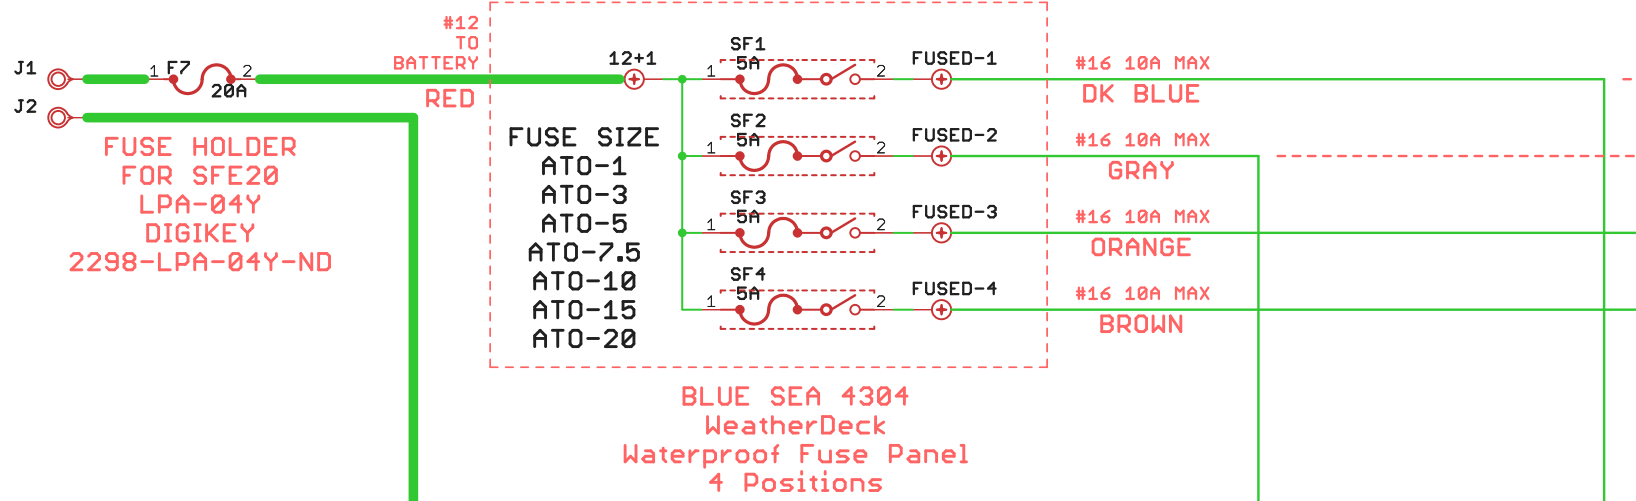

FUSE PANEL

MATERIALS SOURCES

<http://www.digikey.com>
02.07 LPA-04Y OPTIFUSE FUSE HOLDER
00.56 P12-56HDR-D CONN RING 12-16AWG
00.55 P12-38HDR-D CONN RING 12-16AWG

<http://pacergroup.net/12-gauge-marine-wire>
09.47 WUL12BK-B 25ft BLACK
09.47 WUL12RD-B 25ft RED

<http://pacergroup.net/16-gauge-marine-wire>
13.60 WUL16BK-100 100ft BLACK
03.95 WUL16BR-B 25ft BROWN
03.95 WUL16OR-B 25ft ORANGE
03.95 WUL16BL-B 25ft BLUE
07.74 WUL16GY-B 50ft GREY

<https://www.amazon.com>
106.65 4306 BLUE SEA FUSE+SWITCH

<https://www.amazon.com>
15.15 2314 BLUE SEA BUS BAR

<https://www.amazon.com>
48.24 4505-7 ATTWOOD AUTO BILGE PUMP

<https://www.amazon.com>