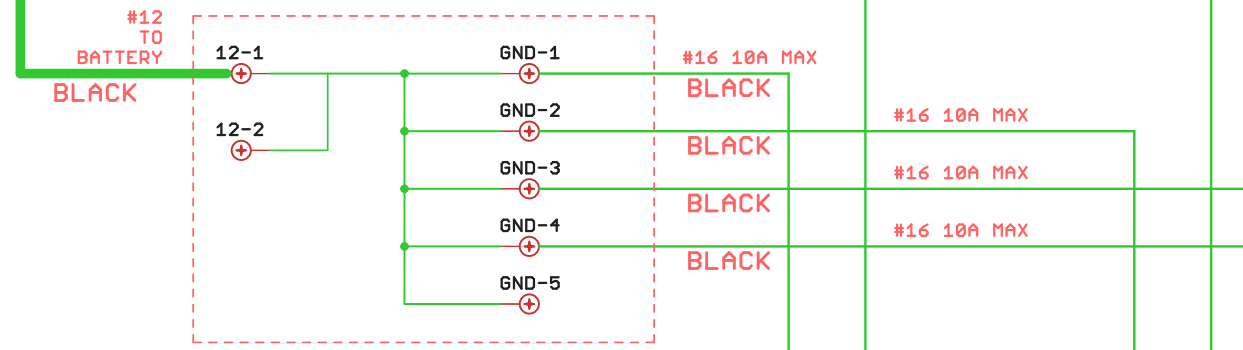

<https://www.amazon.com>  
 106.65 4306 BLUE SEA FUSE+SWITCH

<https://www.amazon.com>  
 15.15 2314 BLUE SEA BUS BAR

<https://www.amazon.com>  
 48.24 4505-7 ATTWOOD AUTO BILGE PUMP

<https://www.amazon.com>