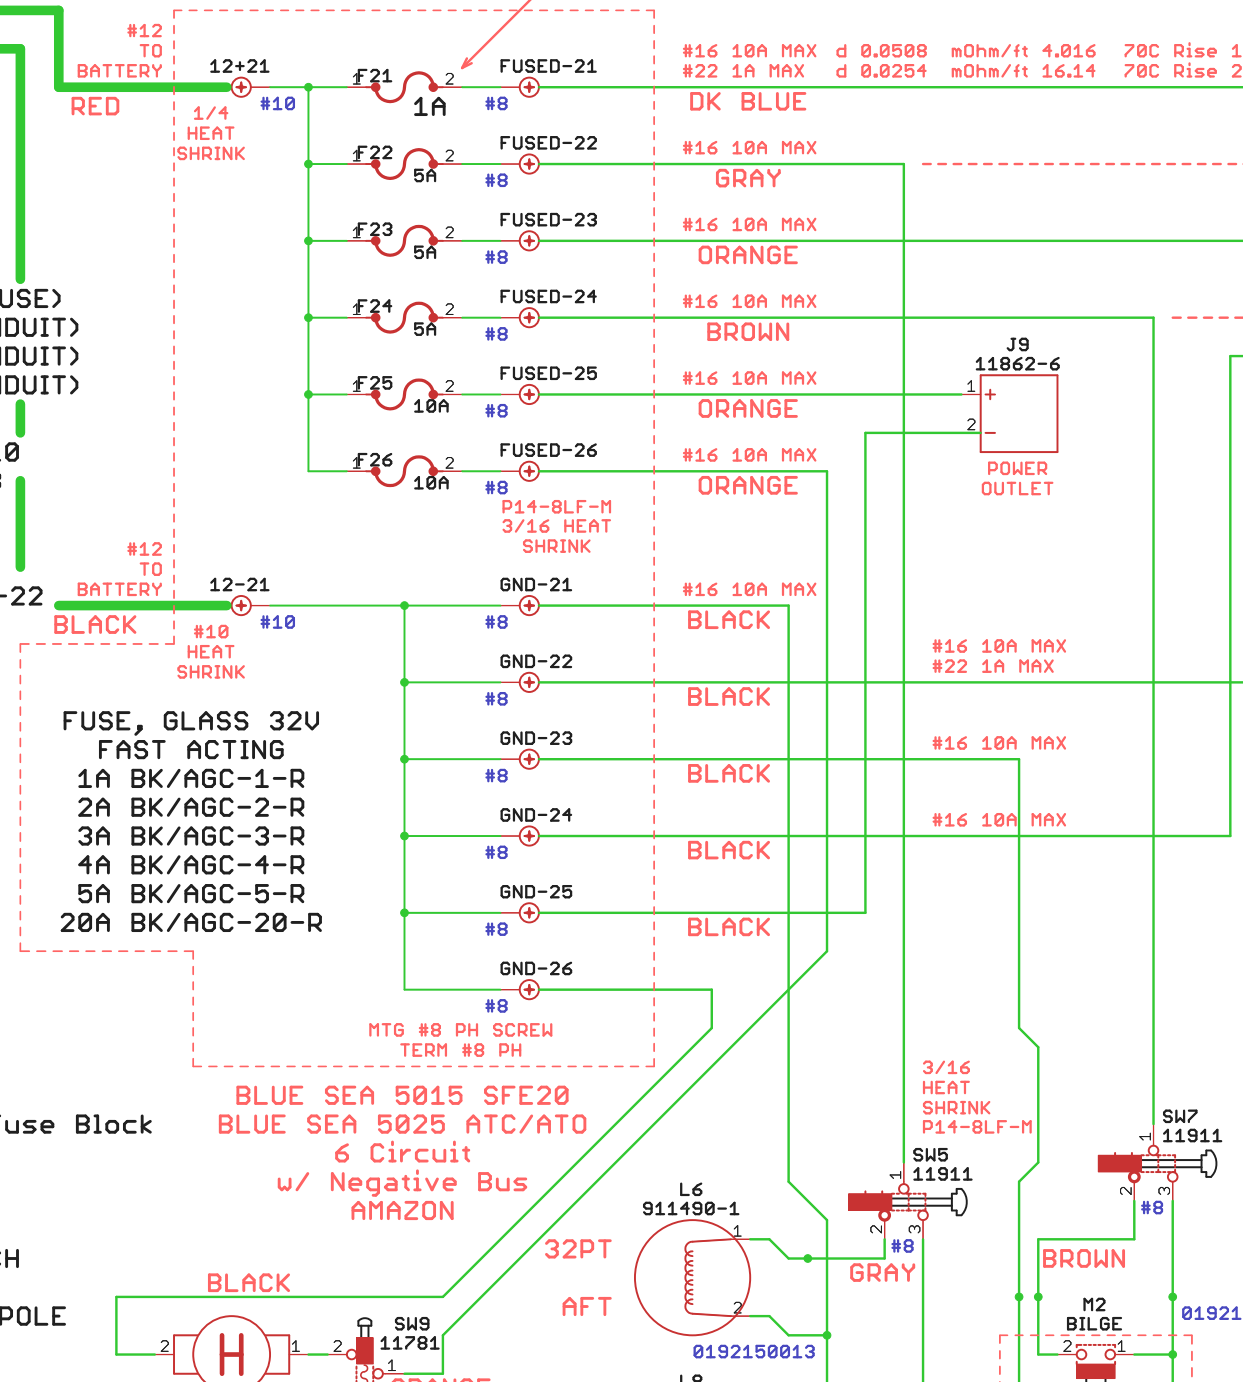

<http://www.digikey.com>

02.07	LPA-04Y OPTIFUSE FUSE HOLDER (OPTIFUSE)
00.56	P12-14HDR-D CONN RING 12-16AWG (PANDUIT)
00.56	P12-56HDR-D CONN RING 12-16AWG (PANDUIT)
00.55	P12-38HDR-D CONN RING 12-16AWG (PANDUIT)

<http://www.digikey.com>

00.20	P12-10HDR-L CONN RING CIRC 10-12 #10
00.01	P14-8RHT6-M CONN RING CIRC 14-16 #8
00.27	P14-8FF-c CONN SPADE 14-16 #8
00.27	P18-8FF-C CONN SPADE 18-22 #8
00.18	34137 CONN INLINE 14-16 CRIMP
00.79	0192150013 CONN SPLICE 14-16 TO 18-22

<http://pacergroup.net/16-gauge-marine-wire>

09.47	WUL12BK-B	25ft BLACK
09.47	WUL12RD-B	25ft RED
13.60	WUL16BK-100	100ft BLACK
03.95	WUL16BR-B	25ft BROWN
03.95	WUL16OR-B	25ft ORANGE
03.95	WUL16BL-B	25ft BLUE
07.74	WUL16GY-B	50ft GREY
06.00	W07-227BK	100FT BLACK
03.00	W07-227BL	50FT BLUE
01.13	BEHS-3/16-12BK	HEAT SHRINK
01.13	BEHS-3/16-12RD	HEAT SHRINK
01.13	BEHS-1/4-12BK	HEAT SHRINK
01.13	BEHS-1/4-12RD	HEAT SHRINK
01.89	BEHS-3/8-12RD	HEAT SHRINK

<https://www.amazon.com>

33.39	5015	Blue Sea 5015 ST Glass Fuse Block

<https://www.amazon.com>

12.76	11901	SEA CHOICE 2 POS SWITCH
13.92	11911	SEA CHOICE 3 POS SWITCH
11.04	11781	SEA CHOICE PUSH BUTTON SWITCH
29.61	911490-1 (2)	ATTWOOD BASE
28.26	5092-10-7	ATTWOOD PULSAR LED R/G POLE
21.83	50031902	SEA SENSE DUAL HORN
48.24	4505-7	ATTWOOD AUTO BILGE PUMP

FUSE HOLDER
FOR SFE20
LPA-04Y
DIGIKEY
2298-LPA-04Y-ND

FUSE PANEL

LIMIT TOTAL HEAT DISSIPATION
IN COURTESY LIGHTS TO 12W