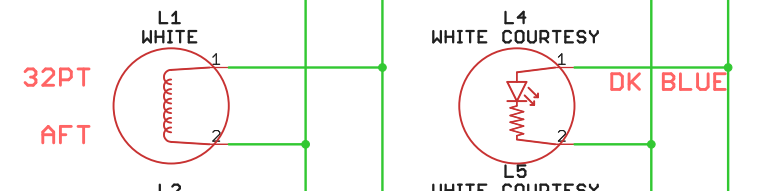

FUSE PANEL

MATERIALS SOURCES

<http://www.digikey.com>
02.07 LPA-04Y OPTIFUSE FUSE HOLDER
00.56 P12-56HDR-D CONN RING 12-16AWG
00.55 P12-38HDR-D CONN RING 12-16AWG

<http://pacergroup.net/12-gauge-marine-wire>
09.47 WUL12BK-B 25ft BLACK
09.47 WUL12RD-B 25ft RED

<http://pacergroup.net/16-gauge-marine-wire>
13.60 WUL16BK-100 100ft BLACK
03.95 WUL16BR-B 25ft BROWN
03.95 WUL16OR-B 25ft ORANGE
03.95 WUL16BL-B 25ft BLUE
07.74 WUL16GY-B 50ft GREY

<https://www.amazon.com>
106.65 4306 BLUE SEA FUSE+SWITCH

<https://www.amazon.com>
15.15 2314 BLUE SEA BUS BAR

<https://www.amazon.com>
48.24 4505-7 ATTWOOD AUTO BILGE PUMP

<https://www.amazon.com>