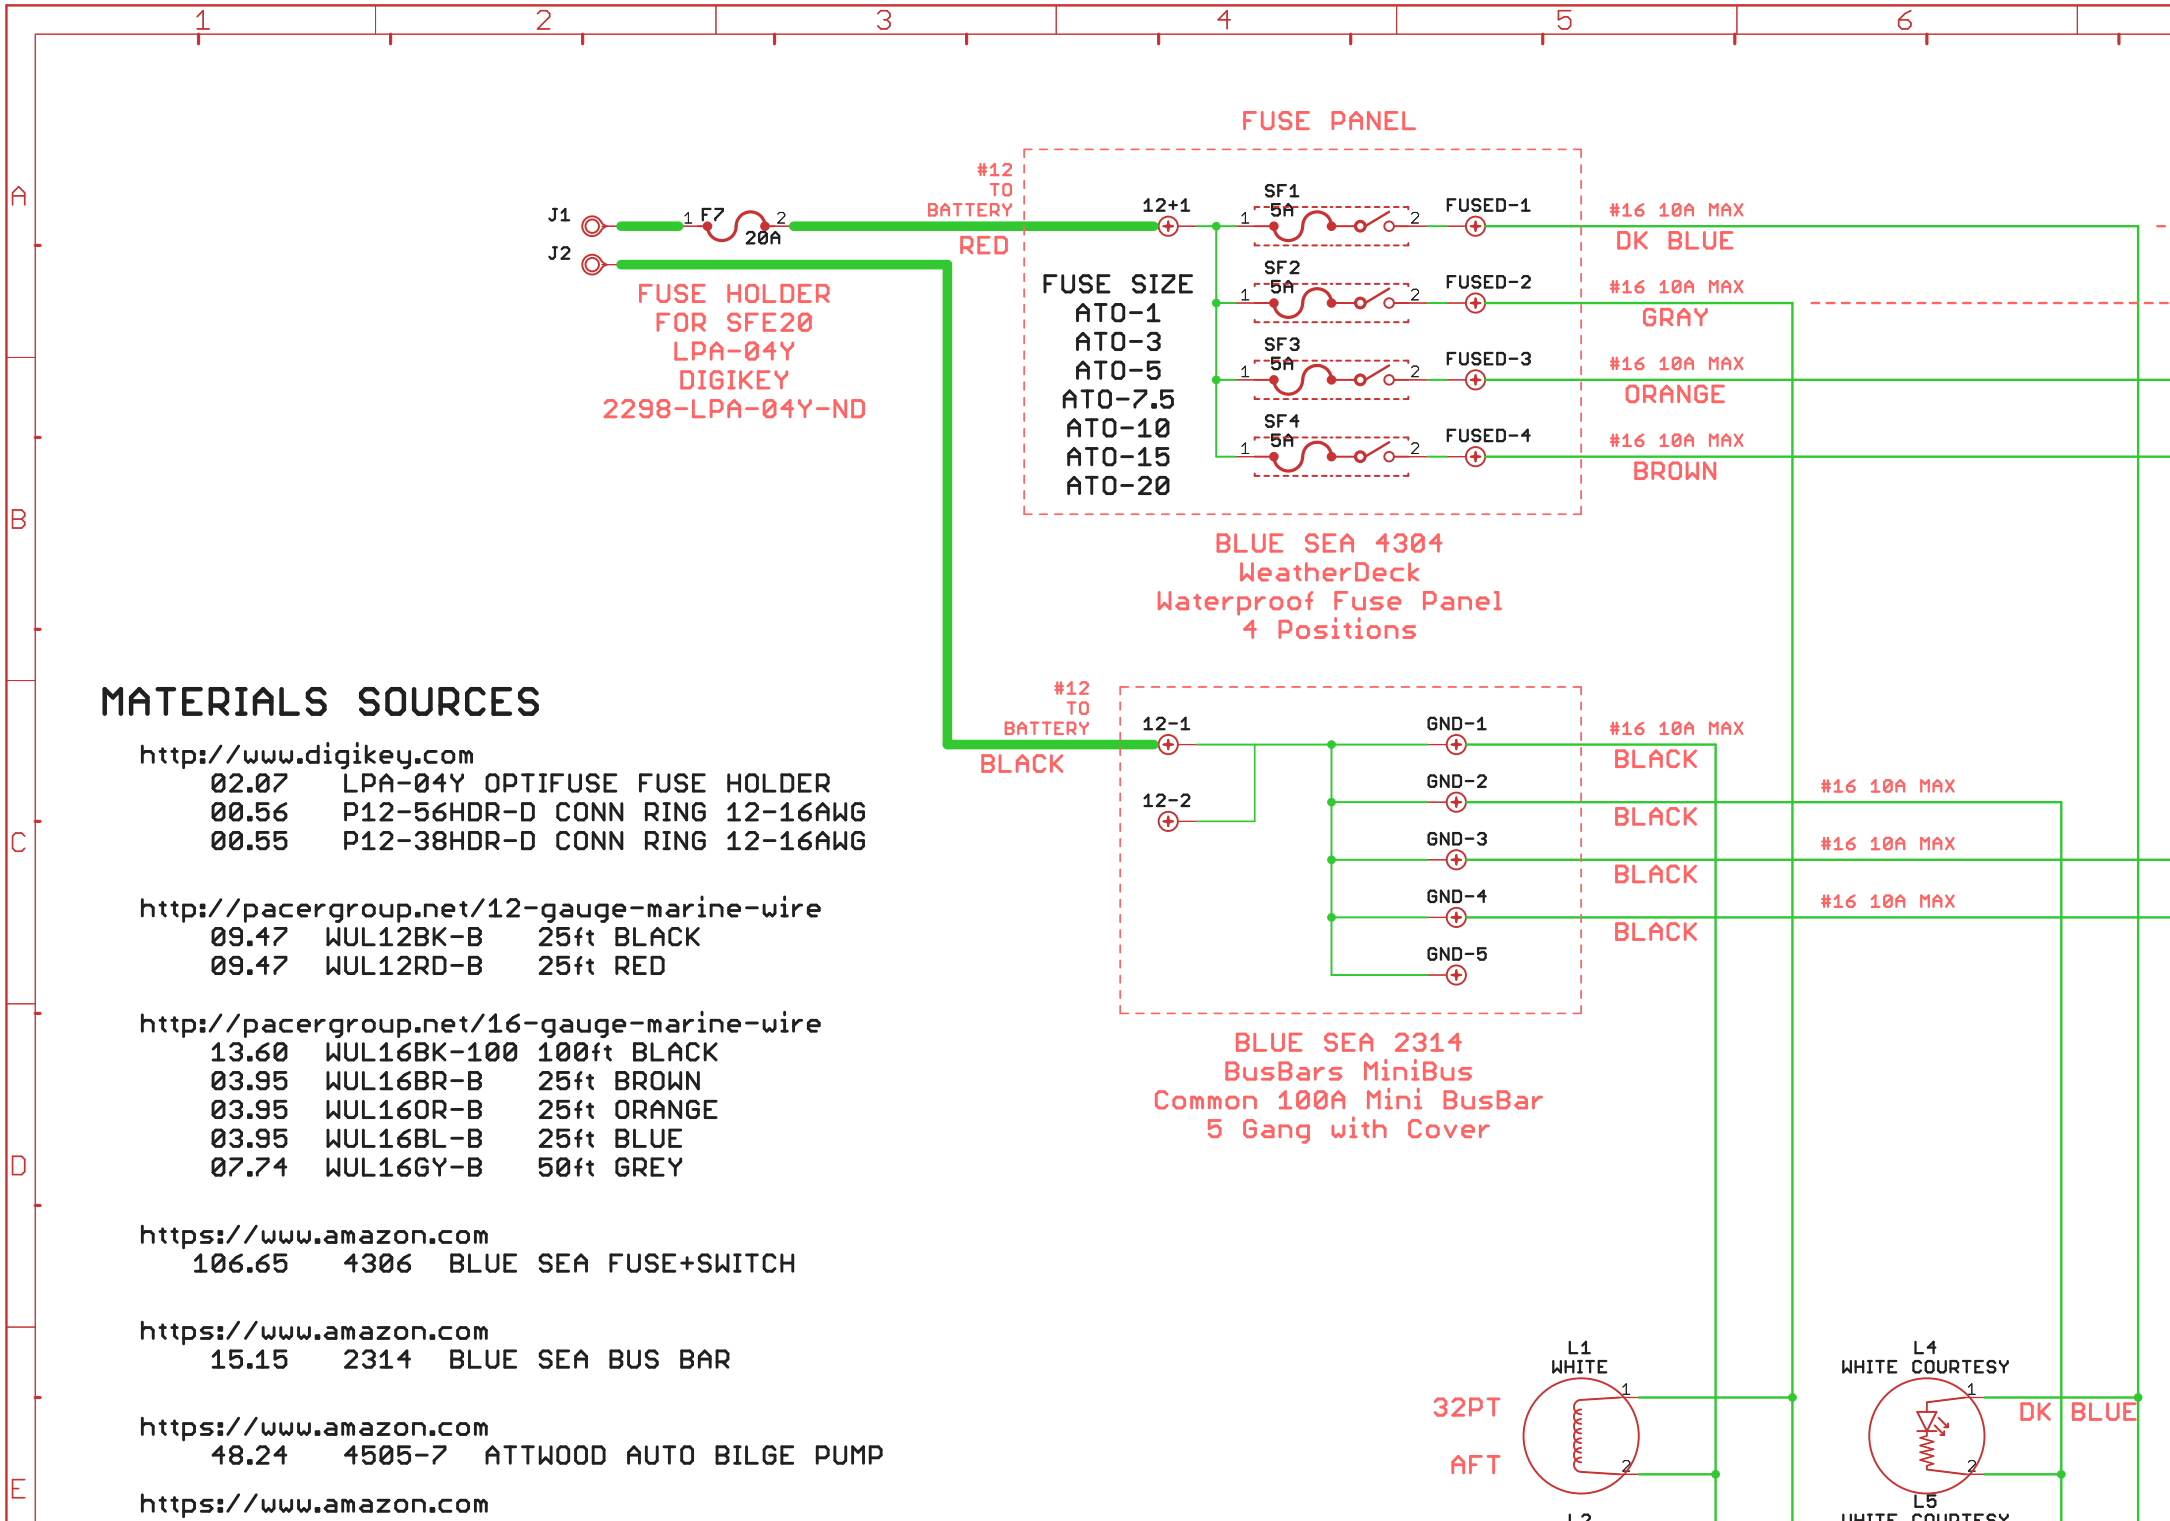

FUSE PANEL

MATERIALS SOURCES

<http://www.digikey.com>
02.07 LPA-04Y OPTIFUSE FUSE HOLDER
00.56 P12-56HDR-D CONN RING 12-16AWG
00.55 P12-38HDR-D CONN RING 12-16AWG

<http://pacergroup.net/12-gauge-marine-wire>
09.47 WUL12BK-B 25ft BLACK
09.47 WUL12RD-B 25ft RED

<http://pacergroup.net/16-gauge-marine-wire>
13.60 WUL16BK-100 100ft BLACK
03.95 WUL16BR-B 25ft BROWN
03.95 WUL16OR-B 25ft ORANGE
03.95 WUL16BL-B 25ft BLUE
07.74 WUL16GY-B 50ft GREY

<https://www.amazon.com>
106.65 4306 BLUE SEA FUSE+SWITCH

<https://www.amazon.com>
15.15 2314 BLUE SEA BUS BAR

<https://www.amazon.com>
48.24 4505-7 ATTWOOD AUTO BILGE PUMP

<https://www.amazon.com>